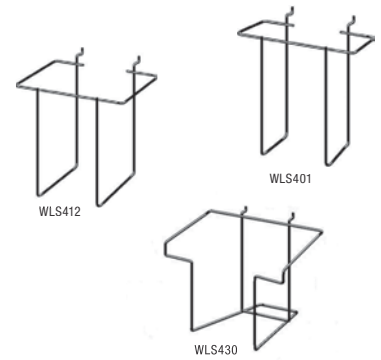

WLS411	9" x 2" Pocket	ea	0.3	$6.00	$5.40
WLS412	9" x 4" Pocket	ea	0.3	$6.26	$5.63
WLS430	Magazine Pocket for 8-1/2" x 11"	ea	0.4	$8.57	$7.71
WLS440	2-Tier Countertop Display 23-1/2" W x 12-3/4" H	ea	5.6	$30.15	$27.14
WLS450	3-Tier Countertop Display 23-1/2" W x 21" H	ea	5.6	$38.68	$34.81