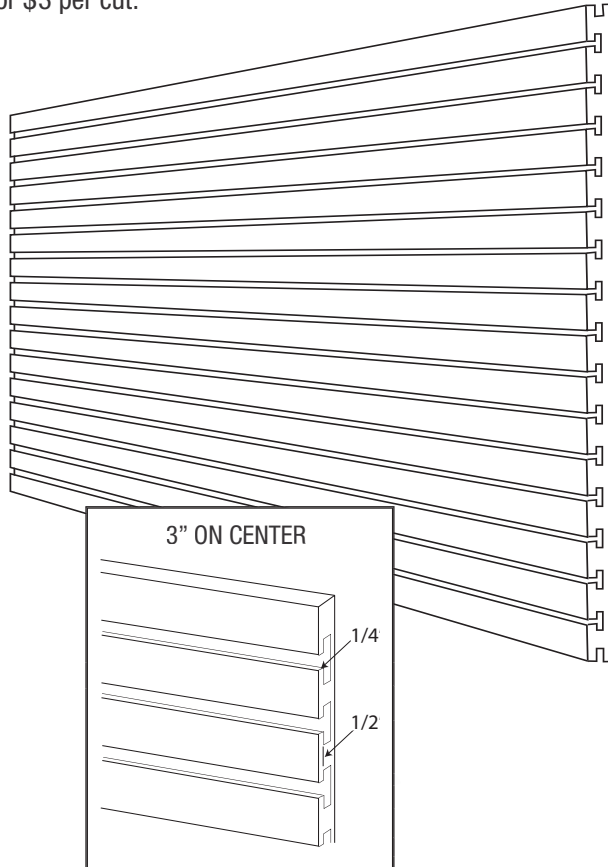

SLATWALL

& ACCESSORIES

SLATWALL

Custom sizes available. Please call for price quotes. See our Website for color chart: www.advanceddisplays.com
Cuts can be made for \$3 per cut.

METAL INSERTS

Slatwall with metal inserts available by special order only. Call for pricing.

SLATWALL SHIPPING POINTS

NOTE: A crating charge of \$30 will be added to all non-pallet orders.

SLATWALL PANELS

3/4" x 8"W x 4'H w/15 Horizontal Grooves 3"O.C.

Custom Laminates and Inserts Available - Call for pricing