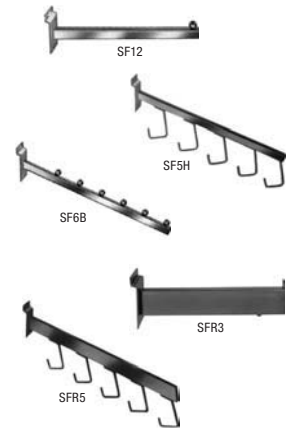

Available in Chrome only
3/16" Chrome Thin Line Pegs

Item	Description	Qty	Weight	1-99	100-499	500+
SHX01	1" Peg	ea	0.1	\$0.40	\$0.36	\$0.32
SHX04	4" Peg	ea	0.1	\$0.44	\$0.40	\$0.35
SHX06	6" Peg	ea	0.2	\$0.48	\$0.43	\$0.38
SHX08	8" Peg	ea	0.2	\$0.54	\$0.49	\$0.43
SHX10	10" Peg	ea	0.3	\$0.62	\$0.56	\$0.50

SCANNER HOOKS

Zinc Finish(plastic front not included, see page 37)

Item	Description	Qty	Weight	1-99	100-499	500+
SH504	4" Scanner Hook	ea	0.2	\$1.15	\$1.04	\$0.92
SH506	6" Scanner Hook	ea	0.3	\$1.25	\$1.13	\$1.00
SH508	8" Scanner Hook	ea	0.3	\$1.36	\$1.22	\$1.09
SH510	10" Scanner Hook	ea	0.3	\$1.56	\$1.40	\$1.25
SH512	12" Scanner Hook	ea	0.4	\$1.80	\$1.62	\$1.44

Black only with metal plate

Item	Description	Qty	Weight	1-99	100+
SH508M	8" Heavy Duty Scan Hook w/Plate	ea	0.4	\$.84	\$.76
SH510M	10" Heavy Duty Scan Hook w/Plate	ea	0.4	\$.89	\$.81

FACEOUTS

Available in Black, White or Chrome
Please specify color when ordering

Item	Description	Qty	Weight	1-23	24+
SF12	12" Square Straight Arm	ea	0.7	\$2.65	\$2.39
SF5H	5-Hook Waterfall	ea	1.1	\$3.65	\$3.29
SF6B	6-Ball Waterfall	ea	1.5	\$3.55	\$3.20
SFR3	12" Rectangular Faceout	ea	0.9	\$3.15	\$2.84
SFR5	5-Hook Rectangular Bar Waterfall	ea	1.4	\$4.35	\$3.92