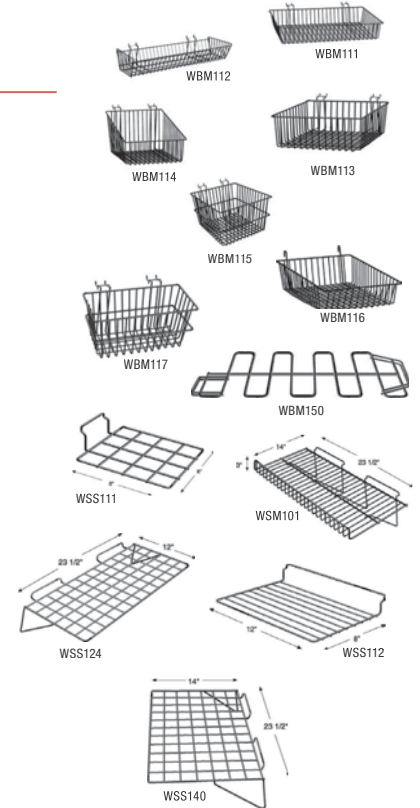

WIRE BASKETS AND SHELVES

Available in Black, White or Chrome
Please specify color when ordering

Item	Description (LxWxH)	Qty	Weight	1-5	6+
WBM111	24" x 12" x 4" Basket	ea	2.7	$10.70	$9.63
WBM112	24" x 10" x 5" Basket	ea	2.9	$11.25	$10.13
WBM113	12" x 12" x 4" Basket	ea	1.6	$6.75	$6.08
WBM114	12" x 12" x 8" Slope Front Basket	ea	1.8	$8.40	$7.56
WBM115	12" x 12" x 8" Basket	ea	2.3	$11.95	$10.76
WBM116	15" x 12" x 5" Slope Front Basket	ea	2.0	$8.20	$7.38
WBM117	12" x 6" x 6" Basket	ea	1.4	$5.90	$5.31
WBM150	12" Basket Divider	ea	0.4	$7.84	$7.06
WSM101	24" x 15" Shelf w/ 2" Lip	ea	5.8	$11.25	$10.13
WSS111	8" x 8" Flat Shelf	ea	0.8	$4.25	$3.83
WSS112	12" x 8" Flat Shelf	ea	1.2	$9.86	$8.87
WSS124	24" x 12" Flat Shelf	ea	2.2	$8.23	$7.41
WSS140	24" x 14" Flat Shelf	ea	2.9	$10.69	$9.62
WSS201	23" x 14" x 3" Slope Shelf	ea	3.5	$10.85	$9.77