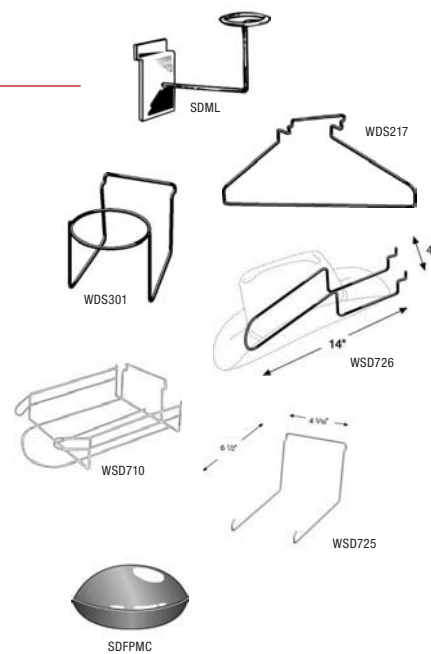

Item	Description	Qty	Weight	1-23	24+
SF12	12" Square Straight Arm	ea	0.7	\$2.65	\$2.39
SF5H	5-Hook Waterfall	ea	1.1	\$3.65	\$3.29
SF6B	6-Ball Waterfall	ea	1.5	\$3.55	\$3.20
SFR3	12" Rectangular Faceout	ea	0.9	\$3.15	\$2.84
SFR5	5-Hook Rectangular Bar Waterfall	ea	1.4	\$4.35	\$3.92

HANGRAIL BRACKETS

Chrome finish (for tubing see page 34)

Item	Description	Qty	Weight	1-23	24+
SBR2/C	3" Bracket for Rectangular Tubing	ea	0.6	\$2.85	\$2.71
SBFB/C	12" Bracket for Rectangular Tubing	ea	1.0	\$3.95	\$3.75
SBRM/C	12" Bracket for 1" & 1-1/16" Round Tubing	ea	1.0	\$4.45	\$4.23
SBRT/C	12" Bracket for 1-1/4" Round Tubing	ea	0.8	\$4.45	\$4.23

DISPLAYERS

Available in Black, White or Chrome
Please specify color when ordering

Item	Description	Qty	Weight	1-23	24+
SDML	Millinery Displayer	ea	0.6	\$2.25	\$2.03
SDT	Adjustable Scarecrow	ea	2.5	\$9.50	\$8.55
SB681	U-Shaped Hangrail	ea	3.3	\$12.85	\$11.57
WDS217	17" Clothes Hanger	ea	0.4	\$8.57	\$7.71
WDS301	4" Diameter Hat Rack	ea	0.1	\$7.72	\$6.95
WDS726	Western Hat Rack	ea	0.3	\$4.28	\$3.85
WDS710	10-Cap Rack	ea	0.5	\$3.55	\$3.20
WDS725	1-Cap Rack	ea	0.2	\$2.87	\$2.58
SD15/C	Swing it Slack Arm	ea	0.9	\$3.95	\$3.56
SD86/C	Swing it Bracket	ea	1.3	\$11.15	\$10.04
SDJT1	Single Clear Jar Rack w/white wire holder	ea	0.6	\$6.25	\$5.63
SDFPMC	3" Grey Foam Cover for Millinery Displayer	ea	0.0	\$0.50	\$0.45