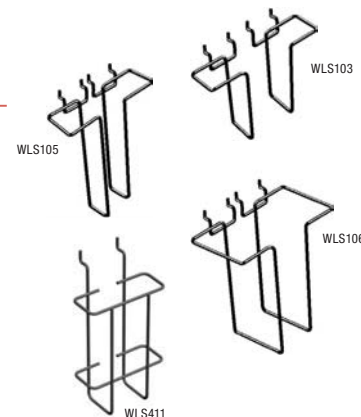

LITERATURE DISPLAYERS

Available in Black, White or Silver
Please specify color when ordering

Item	Description (H x W)	Qty	Weight	1-23	24+
WLS103	8" x 2" Adjustable Pocket	pair	0.3	$6.42	$5.78
WLS105	11" x 2" Adjustable Pocket	pair	0.3	$7.52	$6.77
WLS106	11" x 4" Adjustable Pocket	pair	0.3	$7.80	$7.02
WLS401	9" x 1-1/4" Pocket	ea	0.3	$5.70	$5.13