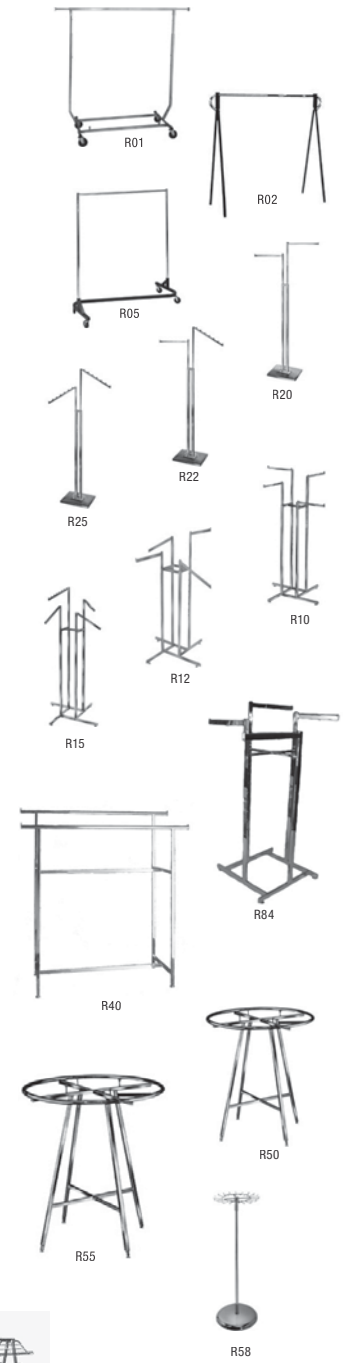

RACKS

& ACCESSORIES

CLOTHING RACKS

Item #	Description	Color	Qty	Weight	1-5	6+
R01	Collapsible Salesman Rack	Chrome	ea	28.0	\$69.50	\$61.65
R02	Black Beauty Garment Rack 64"H x 48"W	Black	ea	3.4	\$29.75	\$26.78
R05	Garment "Z" Rack w/Black Base 69"H x 60"W	Chrome	ea	35.0	\$59.99	\$53.99
R08	Folding 2-sided Shoe Rack	Chrome	ea	74.0	\$166.30	\$133.05
R20	2-Way Straight Arm Rack-Square Tubing	Chrome	ea	30.0	\$43.95	\$39.55
R22	2-Way Combo Rack-Square Tubing	Chrome	ea	29.0	\$44.95	\$40.45
R25	2-Way Slant Arm Rack-Square Tubing	Chrome	ea	40.0	\$45.95	\$41.35
R10	4-Way Straight Arm Rack-Square Tubing	Chrome	ea	30.0	\$58.60	\$52.75
R12	4-Way Combo Rack-Square Tubing	Chrome	ea	31.0	\$60.60	\$54.55
R15	4-Way Slant Arm Rack-Square Tubing	Chrome	ea	32.0	\$62.60	\$56.35
R84	High Capacity 4-Way w/Adj Arms-Rectangular	Chrome	ea	45.0	\$84.95	\$76.45
R85	High Capacity 4-Way Slant Arms-Rectangular	Chrome	ea	29.0	\$76.95	\$69.25
R29	Spiral Costumer Rack	Chrome	ea	19.0	\$63.00	\$56.70
R40	Adjustable Double Bar Rack	Chrome	ea	39.0	\$69.50	\$62.55
R50	36" Folding Round Rack	Chrome	ea	34.0	\$59.95	\$53.95
R55	42" Folding Round Rack	Chrome	ea	35.0	\$62.95	\$56.65
RAMC01	Adjustable Chrome Tilt Mirror 20" x 60"H w/Casters	Chrome	ea	72.0	\$99.50	\$89.55
RAMW01	Adjustable Wood Tilt Mirror 20" x 60"H w/Casters	Wood	ea	22.0	\$85.75	\$77.18
R1820	20-Hat Spinning Millinery Rack	Chrome	ea	43.0	\$130.75	\$117.68
R58	1-Tier Revolving Belt Rack	Chrome	ea	26.0	\$64.95	\$58.45