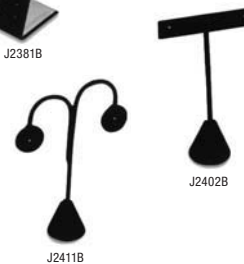

BUSTS

Black

Item	Description	Size	Qty	Weight	1-11	12+
J1712/B	Small Laydown	4-3/4" x 4-5/8" x 2-1/8"H	ea	0.2	\$5.15	\$4.64
J1711/B	Large Laydown	6-3/4" x 8" x 3-1/2"H	ea	0.4	\$9.75	\$8.78
J1711T/B	Bust w/Adjustable Stand	6-3/4" x 8" x 8"H	ea	0.4	\$10.50	\$9.45
J1896/B	Necklace Form Stand	4" x 3-1/4" x 6-1/4"H	ea	0.3	\$7.25	\$6.53

EARRING DISPLAYERS

BARS

Item	Description	Size	Qty	Weight	1-11	12+
J223/B	6-Pair Bar	10" x 1 3/4" x 2-3/4"H	ea	0.4	\$3.65	\$3.29
J224/B	20-Pair Bar	7" x 2" x 2-1/2"H	ea	0.1	\$2.75	\$2.48
J2522/B	8-Pair Multiple Bar	10-1/4" x 6-1/2"H	ea	0.4	\$8.15	\$7.34
J2523/LTH	12-Pair Multiple Bar-Faux Leather	10-1/4" x 8-1/2"H	ea	0.6	\$10.25	\$9.23
J2381/B	Multi-Pair Displayer/Black	2" x 2-7/8" x 6-5/8"H	ea	0.2	\$3.45	\$3.11

T'S

Item	Description	Size	Qty	Weight	1-11	12+
J2402/B	One Pair Stand	5-3/4"H	ea	0.2	\$2.34	\$2.11
J2411/B	One Pair Tree Shape	5-1/4"H	ea	0.2	\$3.15	\$2.84

EARRING CARDS

Holds one pair

Item	Description	Size	Qty	Weight	1-11	12+
J571/B	Hanging Earring Card	1-1/2" x 1-1/2"	100	0.3	\$5.50	\$4.95
J573/B	Hanging Earring Card	2" x 2"	100	0.4	\$8.60	\$7.74