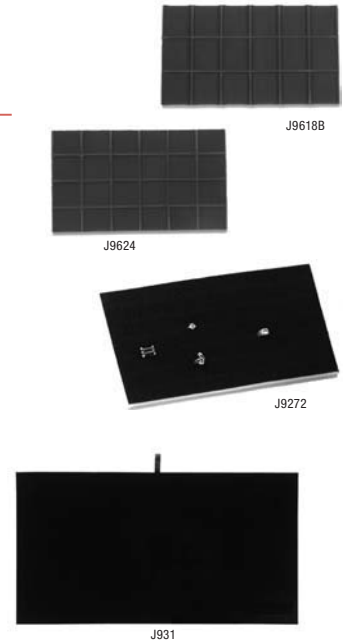

NECKLACE DISPLAYERS

EASELS

Display several necklaces at once

Black

Item	Description	Size	Qty	Weight	1-11	12+
J611/B	6-Necklace Easel	9-1/4" x 9-1/2"H	ea	0.3	\$1.95	\$1.76
J651/B	14-Necklace Easel	11-1/2" x 12-5/8"H	ea	0.6	\$6.60	\$5.94
J672/B	Padded Cardboard	3-3/4" x 5-1/4"H	ea	0.1	\$1.98	\$1.78
J674/B	Padded Cardboard	7-3/8" x 8-5/8"H	ea	0.2	\$2.69	\$2.42
J68H/B	7-Hook Easel	7-5/8" x 14-1/8"H	ea	0.5	\$3.95	\$3.56
J68H2/B	15-Hook Easel	15" x 12"H	ea	1.0	\$5.25	\$4.73
J601/B	Two Necklace Easel	8-1/4" x 12-1/2"H	ea	0.3	\$3.50	\$3.15

TRAYS & INSERTS

SAMPLE TRAYS

Black

Inserts available

Item	Description	Size	Qty	Weight	1-11	12+
J831C/B	Large Tray Case w/Glass Lid	14-3/4" x 8-1/4" x 2-1/8"H	ea	2.0	\$12.80	\$11.52
J11P/B	Plastic Stackable Tray	14-3/4" x 8-1/4" x 1"H	ea	0.6	\$1.85	\$1.67
J12P/B	Plastic Stackable Tray	14-3/4" x 8-1/4" x 1-1/2"H	ea	1.0	\$2.40	\$2.16

COMPARTMENT SAMPLE TRAY INSERTS

FITS J831C/B - J11P/B AND J12P/B

Keeps jewelry samples organized

Black

Item	Description	Size	Qty	Weight	1-11	12+
J9618/B	18-Compartment	EACH 2" x 2-1/4"	ea	0.1	\$2.10	\$1.89
J9624/B	24-Compartment	EACH 2-1/8" x 1-5/8"	ea	0.1	\$2.10	\$1.89
J9632/B	32-Compartment	EACH 1-1/2" x 1-5/8"	ea	0.1	\$2.10	\$1.89
J9650/B	50-Compartment	EACH 1-1/8" x 1-1/4"	ea	0.1	\$2.10	\$1.89
J9272/B	72-Ring Foam Pad	14-1/8" x 7-5/8"	ea	0.1	\$2.79	\$2.51
J931/B	Velvet Tray Insert	14-1/8" x 7-5/8"	ea	0.4	\$3.95	\$3.56