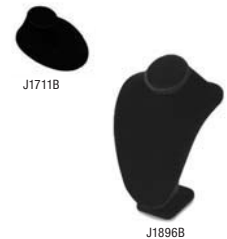

SAMPLE HALF TRAY

Stackable/black

Inserts available

Item	Description	Size	Qty	Weight	1-11	12+
J841C/B	Small Tray Case w/Glass Lid	8-1/4" x 7-1/4" x 2"H	ea	1.4	\$8.30	\$7.47
J21P/B	Plastic Stackable Tray	7-1/4" x 8-1/4" x 1"H	ea	0.4	\$1.65	\$1.49

COMPARTMENT SAMPLE HALF-TRAY INSERTS

FITS J841C/B AND J21P/B

Keeps jewelry samples organized

Black

Item	Description	Size	Qty	Weight	1-11	12+
J9716/B	16-Compartment	EACH 1-5/8" x 1-3/8"	ea	0.1	\$1.85	\$1.67
J9236/B	36-Ring Foam Pad	7-3/4" x 6-3/4"	ea	0.1	\$1.98	\$1.78
J934/B	Velvet Tray Insert	7-3/4" x 6-3/4"	ea	0.2	\$2.40	\$2.16

T-BARS

Item	Description	Size	Qty	Weight	1-11	12+
J219	5" Single Round	7-1/2" x 4-7/8"H	ea	0.8	\$8.45	\$7.61
J2191A	7" Single Round	7-1/2" x 7"H	ea	1.0	\$11.55	\$10.40
J2191B	12" Single Round	12" x 12"H	ea	1.8	\$12.05	\$10.85
J2191C	18" Single Round	14" x 18-1/8"H	ea	1.4	\$15.80	\$14.22
J2192A	7" Single Oval	7-1/2" x 7"H	ea	0.6	\$9.75	\$8.78
J218	Double Round	9-3/8" x 10-7/8"H	ea	1.6	\$17.75	\$15.98
J216	Triple Round	12" x 12-3/4"H	ea	3.4	\$19.95	\$17.96
J2182A	Double Oval	7-1/2" x 7"H	ea	1.2	\$15.25	\$13.73

BUSTS

Black

Item	Description	Size	Qty	Weight	1-11	12+
J1712/B	Small Laydown	4-3/4" x 4-5/8" x 2-1/8"H	ea	0.2	\$5.15	\$4.64
J1711/B	Large Laydown	6-3/4" x 8" x 3-1/2"H	ea	0.4	\$9.75	\$8.78
J1711T/B	Bust w/Adjustable Stand	6-3/4" x 8" x 8"H	ea	0.4	\$10.50	\$9.45
J1896/B	Necklace Form Stand	4" x 3-1/4" x 6-1/4"H	ea	0.3	\$7.25	\$6.53