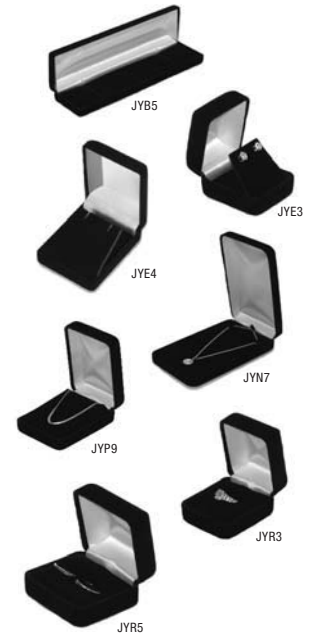

J2721

J2732

J2733

RING BOXES

Holds rings/earrings/necklaces
Assortment of 4 shapes and colors

Item	Description	Qty	Weight	1-47	48+
1-5/8" x 1-5/8" x 1-1/2"H					
J2695	Assorted Patterns	ea	0.1	\$0.30	\$0.27
J2698	Embossed Mosaic	ea	0.1	\$0.30	\$0.27
J2699	Shiny Metallic	ea	0.1	\$0.30	\$0.27
Item	Description	Qty	Weight	1-11	12+
3-1/2" x 3-1/2" x 2"H					
J2700	Assorted Foil Patterns	ea	0.1	\$0.48	\$0.43
J2700/S	Silver Foil	ea	0.1	\$0.48	\$0.43
J2700/G	Gold Foil	ea	0.1	\$0.48	\$0.43

J2695

J2698

J2699

J2700

J2700G

VELVET METAL BOXES

Two-piece packer included

Black velvet on inside bottom and outside/inside top is white cloth

Item	Description	Size	Qty	Weight	1-11	12+
JYB5	Bracelet/Watch	8" x 2" x 1-1/8"H	ea	0.4	\$1.95	\$1.60
JYE3	Earring	1-7/8" x 2-1/8" x 1-1/2"H	ea	0.1	\$1.35	\$0.80
JYE4	Pendant/Earring	2-1/4" x 3" x 1-1/4"H	ea	0.2	\$1.55	\$1.15
JYN7	Necklace	4-1/4" x 7" x 1-5/8"H	ea	0.7	\$3.95	\$3.10
JYP9	Pendant	2-5/8" x 2-5/8" x 1-3/8"H	ea	0.2	\$1.55	\$1.15
JYR3	Single Ring	1-7/8" x 2-1/8" x 1-1/2"H	ea	0.1	\$0.92	\$0.80
JYR5	Double Ring	2-3/8" x 2" x 1-1/2"H	ea	0.1	\$1.30	\$0.92
J2701	Bracelet/Pen	8-7/8" x 1-1/2" x 1-1/8"H	ea	0.2	\$1.65	\$1.35

Specialty Ring boxes

Item	Description	Size	Qty	Weight	1-23	24+
J2703	Clear Crystal-cut	1-7/8" x 1-7/8" x 1-3/4"H	ea	0.1	\$0.60	\$0.54

Velvet Pouches

Item	Description	Size	Qty	Weight	1-9	10+
J1201	Drawstring Pouch	1-3/4" x 2"	pk 12	0.1	\$2.40	\$2.16
J1202	Drawstring Pouch	2-3/4" x 3"	pk 12	0.1	\$3.20	\$2.88