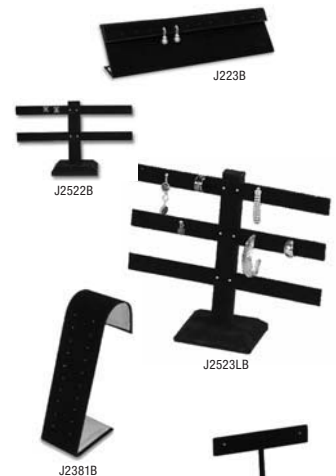

COMPARTMENT SAMPLE HALF-TRAY INSERTS

FITS J841C/B AND J21P/B

Keeps jewelry samples organized

Black

Item	Description	Size	Qty	Weight	1-11	12+
J9716/B	16-Compartment	EACH 1-5/8" x 1-3/8"	ea	0.1	\$1.85	\$1.67
J9236/B	36-Ring Foam Pad	7-3/4" x 6-3/4"	ea	0.1	\$1.98	\$1.78
J934/B	Velvet Tray Insert	7-3/4" x 6-3/4"	ea	0.2	\$2.40	\$2.16

T-BARS

Item	Description	Size	Qty	Weight	1-11	12+
J219	5" Single Round	7-1/2" x 4-7/8"H	ea	0.8	\$8.45	\$7.61
J2191A	7" Single Round	7-1/2" x 7"H	ea	1.0	\$11.55	\$10.40
J2191B	12" Single Round	12" x 12"H	ea	1.8	\$12.05	\$10.85
J2191C	18" Single Round	14" x 18-1/8"H	ea	1.4	\$15.80	\$14.22
J2192A	7" Single Oval	7-1/2" x 7"H	ea	0.6	\$9.75	\$8.78
J218	Double Round	9-3/8" x 10-7/8"H	ea	1.6	\$17.75	\$15.98
J216	Triple Round	12" x 12-3/4"H	ea	3.4	\$19.95	\$17.96
J2182A	Double Oval	7-1/2" x 7"H	ea	1.2	\$15.25	\$13.73

BUSTS

Black

Item	Description	Size	Qty	Weight	1-11	12+
J1712/B	Small Laydown	4-3/4" x 4-5/8" x 2-1/8"H	ea	0.2	\$5.15	\$4.64
J1711/B	Large Laydown	6-3/4" x 8" x 3-1/2"H	ea	0.4	\$9.75	\$8.78
J1711T/B	Bust w/Adjustable Stand	6-3/4" x 8" x 8"H	ea	0.4	\$10.50	\$9.45
J1896/B	Necklace Form Stand	4" x 3-1/4" x 6-1/4"H	ea	0.3	\$7.25	\$6.53

EARRING DISPLAYERS

BARS

Item	Description	Size	Qty	Weight	1-11	12+
J223/B	6-Pair Bar	10" x 1 3/4" x 2-3/4"H	ea	0.4	\$3.65	\$3.29
J224/B	20-Pair Bar	7" x 2" x 2-1/2"H	ea	0.1	\$2.75	\$2.48
J2522/B	8-Pair Multiple Bar	10-1/4" x 6-1/2"H	ea	0.4	\$8.15	\$7.34
J2523/LTH	12-Pair Multiple Bar-Faux Leather	10-1/4" x 8-1/2"H	ea	0.6	\$10.25	\$9.23
J2381/B	Multi-Pair Displayer/Black	2" x 2-7/8" x 6-5/8"H	ea	0.2	\$3.45	\$3.11