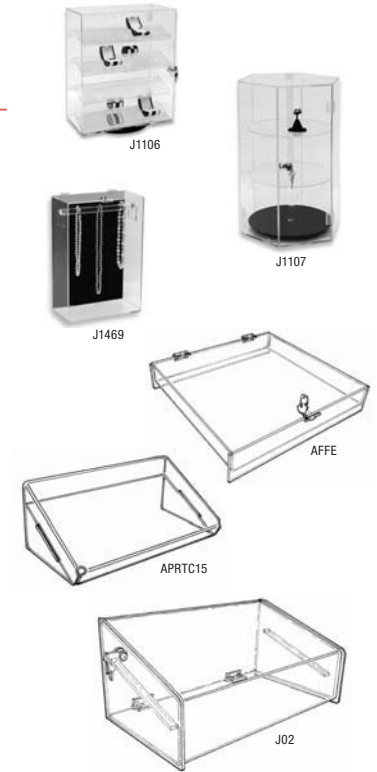

BRACELET & BANGLE DISPLAYERS

Shows beauty of jewelry
Black

Item	Description	Size	Qty	Weight	1-11	12+
J221BV/B	Slotted Bracelet Ramp	8" x 8-3/4" x 1-3/4"H	ea	0.4	\$8.02	\$7.22
J2391/B	Bracelet Ramp	10-1/4" x 8-1/4" x 1-7/8"H	ea	0.6	\$5.80	\$5.22
J230/B	Half-moon Bracelet Displayer	8-1/4" x 5" x 2-1/2"H	ea	0.2	\$7.95	\$7.16
J74/B	Bangle Roll w/cover	3" dia x 11"L	ea	0.2	\$9.30	\$8.37
J210A/B	Bangle Bracelet Tray	7-3/4" x 4-1/4" x 1-1/2"H	ea	0.4	\$4.65	\$4.19

BLACK CARRYING CASES

Convenient way to carry jewelry and keep it dust free
Holds plastic tray items #J11P/B & J12P/B & J831C/B Trays sold separately

Item	Description	Size	Qty	Weight	Ea
J8603	Hard-sided Case	16" x 8-1/2" x 14"H	ea	5.8	\$32.25
J8613/B	Case on Wheels w/Pullout Handle	15-3/4" x 9-1/2" x 14-3/4"H	ea	9.5	\$49.50
J91A2/B	Soft Fabric Case	16" x 9" x 19"H	ea	1.5	\$21.95
J77C1	Presentation Folder	10" x 14"	ea	1.4	\$15.49
J91B	Grey Soft Vinyl Case	16" x 9" x 13-1/2"H	ea	1.5	\$14.98

COUNTER TOP SHOWCASES

Acrylic Displayers

Cam lock w/two keys (except item APRTC15)

Item	Description	Size	Qty	Weight	Ea
J1106	Rectangular w/Removable Shelves	13-1/2" x 7-3/8" x 17-3/8"H	ea	9.0	\$69.50
J1107	Hexagon w/Removable Shelves	12" L x 18-1/4"H	ea	9.0	\$59.50
J1469	Necklace Showcase	10-1/4" x 5-1/4" x 15"H	ea	4.2	\$39.95
AFFE	Locking Case	15" x 17" x 2.75"H	ea	6.0	\$43.95
ASWC18	Locking Case w/Adjustable Shelves	13-3/4" x 6-3/4" x 18-1/2"H	ea	5.0	\$67.50
APRTC15	Acrylic Tray Cover	7-3/4" x 15-1/4" x 5-1/2"H	ea	2.0	\$27.50
J02	Acrylic Tray Case w/lock	13-1/2" x 7-3/8" x 17-3/8"H	ea	5.2	\$51.95
JDTH2	Locking Double Tray Case (Holds 2-plastic trays)	15-1/4" x 16-1/4" x 9"H	ea	4.4	\$58.85

RING DISPLAYERS

Finger shaped/black

Item	Description	Size	Qty	Weight	1-11	12+
J2442/B	One Ring	2" dia x 2"H	ea	0.1	\$1.69	\$1.52
J245/B	Two Rings	3" x 2" x 1-1/4"H	ea	0.1	\$2.55	\$2.30
J2455/B	Five Rings	8" x 2" x 2-3/8"H	ea	0.2	\$5.60	\$5.04
J234A/B	Black Hand/Elongated Fingers	4" x 8-1/4"H	ea	1.0	\$9.75	\$8.78