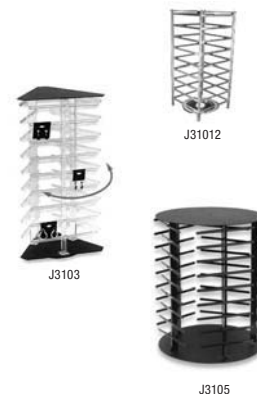

T'S

Item	Description	Size	Qty	Weight	1-11	12+
J2402/B	One Pair Stand	5-3/4"H	ea	0.2	\$2.34	\$2.11
J2411/B	One Pair Tree Shape	5-1/4"H	ea	0.2	\$3.15	\$2.84

EARRING CARDS

Holds one pair

Item	Description	Size	Qty	Weight	1-11	12+
J571/B	Hanging Earring Card	1-1/2" x 1-1/2"	100	0.3	\$5.50	\$4.95
J573/B	Hanging Earring Card	2" x 2"	100	0.4	\$8.60	\$7.74

SPINNERS

Item	Description	Size	Qty	Weight	1-11	12+
J31011	Small Rotating-holds 32-2" cards	5" x 5" x 12"H	ea	2.0	\$11.25	\$10.13
J3101	Medium Rotating-holds 48-2" cards	5" x 5" x 17"H	ea	2.0	\$15.75	\$14.18
J31012	Large Rotating-holds 96-2" cards	10" x 10" x 17"H	ea	4.2	\$23.65	\$21.29
J3103	3-sided Rotating/Clear	10-1/2" x 10-1/2" x 19-1/2"H	ea	2.6	\$15.25	\$13.73
J31031	3-sided Rotating/Black	10-1/2" x 10-1/2" x 19-1/2"H	ea	2.6	\$15.25	\$13.73
J3105	5-sided Rotating/Clear	15" dia x 19-1/2"H	ea	4.4	\$24.95	\$22.46
J3105/B	5-sided Rotating/Black	15" dia x 19-1/2"H	ea	4.4	\$24.95	\$22.46