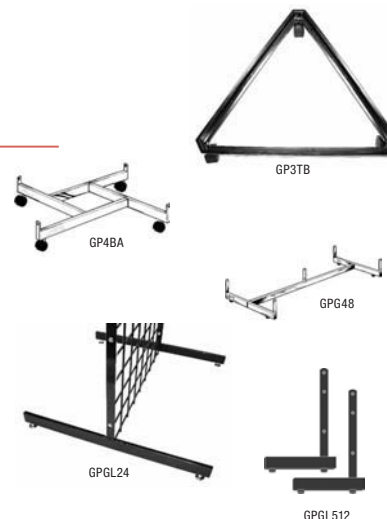

### FACEOUTS

Available in Black, White or Chrome  
Please specify color when ordering

Item	Description	Qty	Weight	1-47	48+	
GF11	12" Round Straight Arm	ea	0.6	\$2.35	\$2.12	
GF12	12" Square Straight Arm	ea	0.7	\$2.35	\$2.12	
GF5H	5-Hook Waterfall	ea	1.1	\$3.45	\$3.11	
GF7B	7-Ball Waterfall	ea	1.2	\$3.45	\$3.11	
GFRG12	12" Rectangular Tubing Straight Arm	Chrome Only	ea	1.0	\$2.95	\$2.66

### BASES AND LEGS

Makes freestanding displays easy  
Available in Black, White or Chrome  
Please specify color when ordering

Item	Description	Qty	Weight	EA
GP3TB	Triangle Base	ea	10.0	\$36.75
GP4BA	4-Way Base	ea	12.0	\$38.50
GPG48	Gondola Base	ea	12.0	\$33.34
GPGL24	T-Legs	pair	3.4	\$15.76
GPGL512	L-Shaped	pair	2.4	\$14.98