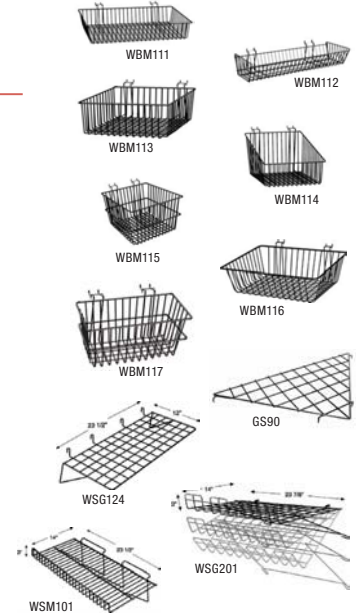

### FACEOUTS

Available in Black, White or Chrome  
Please specify color when ordering

Item	Description	Qty	Weight	1-47	48+	
GF11	12" Round Straight Arm	ea	0.6	\$2.35	\$2.12	
GF12	12" Square Straight Arm	ea	0.7	\$2.35	\$2.12	
GF5H	5-Hook Waterfall	ea	1.1	\$3.45	\$3.11	
GF7B	7-Ball Waterfall	ea	1.2	\$3.45	\$3.11	
GFRG12	12" Rectangular Tubing Straight Arm	Chrome Only	ea	1.0	\$2.95	\$2.66

### BASES AND LEGS

Makes freestanding displays easy  
Available in Black, White or Chrome  
Please specify color when ordering

Item	Description	Qty	Weight	EA
GP3TB	Triangle Base	ea	10.0	\$36.75
GP4BA	4-Way Base	ea	12.0	\$38.50
GPG48	Gondola Base	ea	12.0	\$33.34
GPGL24	T-Legs	pair	3.4	\$15.76
GPGL512	L-Shaped	pair	2.4	\$14.98

**HARDWARE**

Available in Black, White or Chrome  
Please specify color when ordering

Item	Description	Qty	Weight	1-49	50+
GPJC	Butterfly Joining Clip	ea	0.1	\$0.36	\$0.32
GPWB	Grid to Wall Mounting Bracket	ea	0.4	\$1.50	\$1.35
GPWB1/C	Chrome Wall Mounting Bracket	ea	0.2	\$1.15	\$1.04

**WIRE BASKETS AND SHELVES**

Available in Black, White or Chrome  
Please specify color when ordering

Item	Description (L x W x H)	Qty	Weight	1-47	48+	
WBM111	24" x 12" x 4" Basket	ea	2.7	\$10.70	\$9.63	
WBM112	24" x 10" x 5" Basket	ea	2.9	\$11.25	\$10.13	
WBM113	12" x 12" x 4" Basket	ea	1.6	\$6.75	\$6.08	
WBM114	12" x 12" x 8" Slope Front Basket	ea	1.8	\$8.40	\$7.56	
WBM115	12" x 12" x 8" Basket	ea	2.3	\$11.95	\$10.76	
WBM116	15" x 12" x 5" Slope Front Basket	ea	2.0	\$8.20	\$7.38	
WBM117	12" x 6" x 6" Basket	ea	1.4	\$5.90	\$5.31	
WBM150	12" Basket Divider	ea	0.3	\$7.84	\$7.06	
GS90	Triangle Corner Shelf	ea	3.9	\$8.00	\$7.20	
WSG124	24" x 12" Flat Shelf	ea	2.2	\$8.20	\$7.38	
WSG140	24" x 14" Flat Shelf	ea	2.9	\$10.69	\$9.62	
WSG201	24" x 14" x 3" Slope Shelf	ea	3.5	\$10.85	\$9.77	
WSM101/B	24" x 15" w/2" Lip	Black Only	ea	5.8	\$11.25	\$10.13