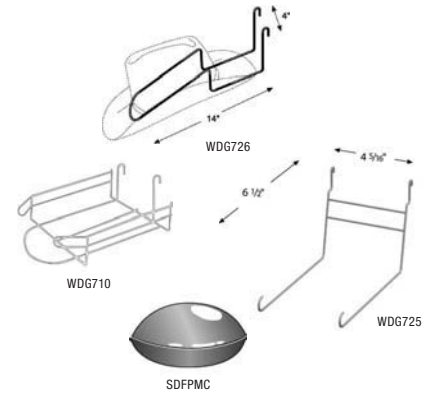

WDG726	Western Hat Rack	ea	0.3	$4.28	$3.85
WDG710	10-Cap Rack	ea	0.5	$3.40	$3.06
WDG725	1-Cap Rack	ea	0.2	$2.87	$2.58
SDFPMC	3" Gray Foam Cover for Millinery Displayer	ea	0.1	$0.50	$0.45