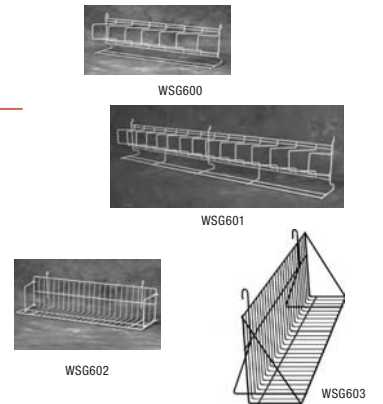

VIDEO SHELVES

Available in Black or White
Please specify color when ordering

Item	Description	Qty	Weight	1-47	48+
WSG600	24" Angled Shelf	ea	2.0	$9.10	$8.19
WSG601	48" Angled Shelf	ea	5.0	$13.25	$11.93
WSG602	24" Video Shelf	ea	2.0	$6.25	$5.63
WSG603	48" Video Shelf	ea	5.0	$9.25	$8.33