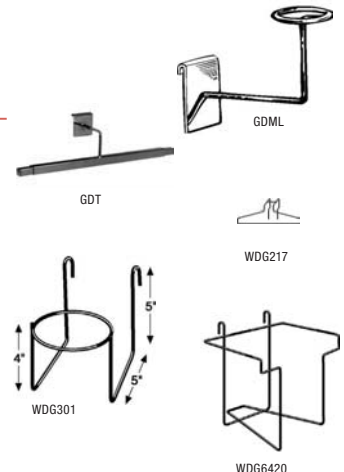

**HARDWARE**

Available in Black, White or Chrome  
Please specify color when ordering

Item	Description	Qty	Weight	1-49	50+
GPJC	Butterfly Joining Clip	ea	0.1	\$0.36	\$0.32
GPWB	Grid to Wall Mounting Bracket	ea	0.4	\$1.50	\$1.35
GPWB1/C	Chrome Wall Mounting Bracket	ea	0.2	\$1.15	\$1.04

**WIRE BASKETS AND SHELVES**

Available in Black, White or Chrome  
Please specify color when ordering

Item	Description (L x W x H)	Qty	Weight	1-47	48+	
WBM111	24" x 12" x 4" Basket	ea	2.7	\$10.70	\$9.63	
WBM112	24" x 10" x 5" Basket	ea	2.9	\$11.25	\$10.13	
WBM113	12" x 12" x 4" Basket	ea	1.6	\$6.75	\$6.08	
WBM114	12" x 12" x 8" Slope Front Basket	ea	1.8	\$8.40	\$7.56	
WBM115	12" x 12" x 8" Basket	ea	2.3	\$11.95	\$10.76	
WBM116	15" x 12" x 5" Slope Front Basket	ea	2.0	\$8.20	\$7.38	
WBM117	12" x 6" x 6" Basket	ea	1.4	\$5.90	\$5.31	
WBM150	12" Basket Divider	ea	0.3	\$7.84	\$7.06	
GS90	Triangle Corner Shelf	ea	3.9	\$8.00	\$7.20	
WSG124	24" x 12" Flat Shelf	ea	2.2	\$8.20	\$7.38	
WSG140	24" x 14" Flat Shelf	ea	2.9	\$10.69	\$9.62	
WSG201	24" x 14" x 3" Slope Shelf	ea	3.5	\$10.85	\$9.77	
WSM101/B	24" x 15" w/2" Lip	Black Only	ea	5.8	\$11.25	\$10.13

**VIDEO SHELVES**

Available in Black or White  
Please specify color when ordering

Item	Description	Qty	Weight	1-47	48+
WSG600	24" Angled Shelf	ea	2.0	\$9.10	\$8.19
WSG601	48" Angled Shelf	ea	5.0	\$13.25	\$11.93
WSG602	24" Video Shelf	ea	2.0	\$6.25	\$5.63
WSG603	48" Video Shelf	ea	5.0	\$9.25	\$8.33

**DISPLAYERS**

Available in Black, White or Silver  
Please specify color when ordering

Item	Description	Qty	Weight	1-23	24+
GDML	Millinery Displayer	ea	0.6	\$2.25	\$2.03
GDT	Adjustable Scarecrow	ea	2.5	\$10.05	\$9.05
WDG217	17" Clothes Hanger	ea	0.4	\$8.57	\$7.71
WDG301	4" Diameter Hat Rack	ea	0.1	\$7.72	\$6.95
WDG420	Compact Disc Pocket	ea	0.2	\$6.18	\$5.56