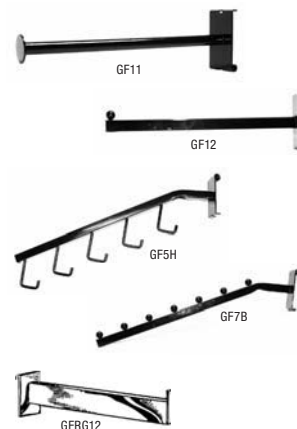

### GRID BRACKETS

Available in Black, White or Chrome  
Please specify color when ordering

Item	Description	Qty	Weight	1-47	48+
GB08	8" Shelf Bracket	ea	1.0	\$2.25	\$2.03
GB10	10" Shelf Bracket	ea	1.5	\$2.35	\$2.12
GB12	12" Shelf Bracket	ea	1.8	\$2.45	\$2.21
GB14	14" Shelf Bracket	ea	2.0	\$2.65	\$2.39
HB39041	Bracket (hang grid from standards)	ea	0.1	\$3.20	

Item	Description	Qty	Weight	1-23	24+
GBFB/B	12" Black Hangrod Bracket for Rect. Bar	ea	1.2	\$3.85	\$3.47
GBRM	12" Chrome Hangrod Bracket for 1" Round Tube	ea	1.0	\$4.45	\$4.01
GBRT	12" Chrome Hangrod Bracket for 1-1/4" Round Tube	ea	1.0	\$4.45	\$4.01

### HANGRODS

Available in Black, White or Chrome  
Please specify color when ordering

Item	Description	Qty	Weight	1-9	10+
GB680	Quarter Circle Hangrod	ea	3.0	\$10.75	\$9.68
GB681	U-Shape Hangrod	ea	3.4	\$11.55	\$10.40
GB684	48" Straight Hangrod	ea	4.4	\$12.40	\$11.16

### FACEOUTS

Available in Black, White or Chrome  
Please specify color when ordering

Item	Description	Qty	Weight	1-47	48+	
GF11	12" Round Straight Arm	ea	0.6	\$2.35	\$2.12	
GF12	12" Square Straight Arm	ea	0.7	\$2.35	\$2.12	
GF5H	5-Hook Waterfall	ea	1.1	\$3.45	\$3.11	
GF7B	7-Ball Waterfall	ea	1.2	\$3.45	\$3.11	
GFRG12	12" Rectangular Tubing Straight Arm	Chrome Only	ea	1.0	\$2.95	\$2.66