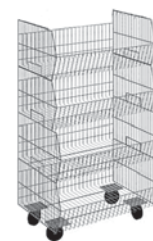

DISPLAYS

& SHOWCASES

DISPLAY TABLES & DUMP BASKETS

Item	Description	Color	Qty	Weight	Cost
DD1951/B	Round Dump Basket	Black	ea	13.0	$36.50
DD1951/W	Round Dump Basket	White	ea	13.0	$36.50
DD1952/B	3-Tier Dump Basket	Black	ea	24.0	$87.95
DD1952/W	3-Tier Dump Basket	White	ea	24.0	$87.95
DDA1952	4 Casters for 3-Tier Dump Bin		4 pk	0.8	$9.75
DD2420/B	4-Tier Stacking Basket w/Casters	Black	ea	52.0	$219.00
DDB01/B	18" x 18" Dump Bin	Black	ea	10.0	$33.95
DDB01/W	18" x 18" Dump Bin	White	ea	10.0	$33.95
DDB4917/B	49" x 17" Glass Cube Base	Black	ea	25.0	$55.00
DDB4917/GY	49" x 17" Glass Cube Base	Grey	ea	25.0	$55.00
DDDT3305/W	Dump Display Table 34" x 30" x 60"	White	ea	90.0	$165.00

DD2420

SHOWCASES

Items listed are standard stock items. Other finishes, sizes and features are also available.

Countertop Display Cases

Each style is available with 20W Xenon Cornice Light or Glass Top.

Modular framing in rich black anodized aluminum, top and bottom panels in thermal fused melamine, tempered exterior glass sides and door with keyed lock.

Item	Description	Size (HxDxL)	Qty	Weight	1-3	4+
DS12L	Rectangular Countertop Display w/Light	27" x 12" x 14"	ea	38.0	$310.00	$294.50
DS14L	Hex Countertop Display Case w/Light	27" x 14" on parallel sides	ea	40.0	$335.00	$318.25