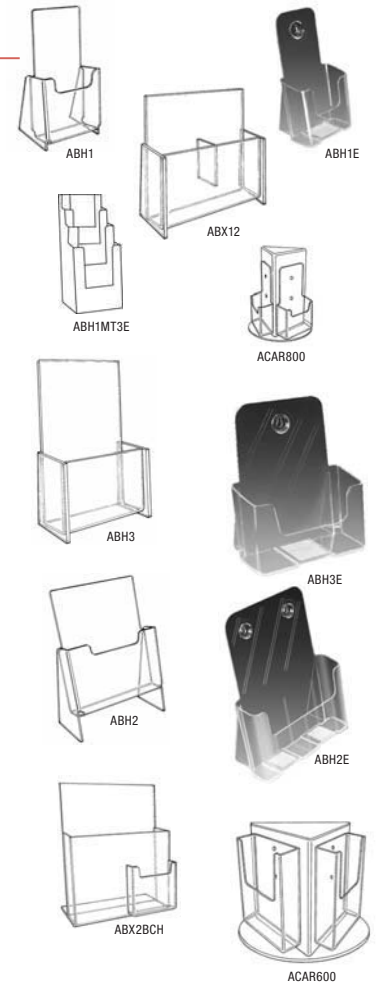

Brochure Holders

Item #	Description	Qty	Weight	1-24	25+
ABH1	Brochure Holder 4" x 9"	ea	0.6	$4.75	$4.28
ABH1E	Economy Brochure Holder 4" x 9"	ea	0.4	$2.45	$2.21
ABX12	Double Wide Brochure Holder 4" x 9"	ea	1.0	$13.40	$12.06
ABH1MT3E	3-Tier Economy Brochure Holder 4" x 9"	ea	1.5	$5.25	$4.73
ACAR800	Revolving 4" x 9" Brochure Holder	ea	2.0	$15.70	$14.13
ABH3	Brochure Holder 6" x 9"	ea	0.8	$9.80	$8.82
ABH3E	Economy Brochure Holder 6" x 9"	ea	0.5	$3.95	$3.56
ABH2	Brochure Holder 8-1/2" x 11"	ea	1.0	$12.70	$11.43
ABH2E	Economy Brochure Holder 8-1/2" x 11"	ea	1.0	$4.45	$4.01
ABH2MT2	2-Tier Brochure Holder 8-1/2" x 11"	ea	2.3	$25.40	$22.86
ABX2BCH	8-1/2" x 11" Brochure Holder w/Business Card Holder	ea	1.3	$18.70	$16.83
ABX2P49	8-1/2" x 11" Brochure Holder w/ 4" Pocket	ea	1.3	$18.30	$16.47
ACAR600	Revolving 8-1/2" x 11" Brochure Holder	ea	3.5	$28.90	$26.01