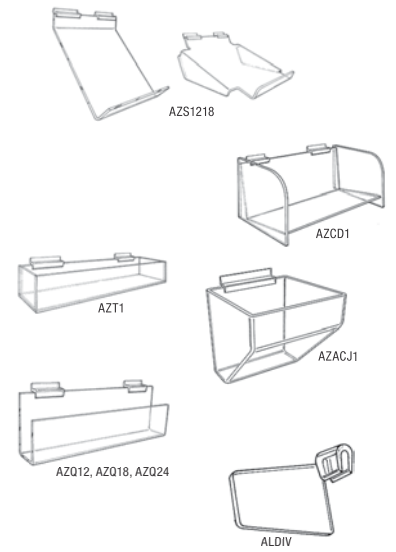

AZ1016LB	Slatwall 10" x 16" Acrylic Shelf w/Brace & Lip	ea	2.7	$17.95	$16.16
AZS1218	Slatwall Angled Shelf w/Brace 12" x 18"	ea	1.7	$23.90	$21.51
AZ104S	Slatwall Shoe Shelf w/ Sign Slot 4" x 10"	ea	0.3	$2.55	$2.30
AZSSA	Slatwall Adjustable Shoe Shelf	ea	0.4	$3.65	$3.29
AZCS1E	Slatwall Economy Cap Shelf	ea	0.6	$3.15	$2.84
AZCD1	Compact Disc Shelf	ea	1.3	$12.70	$11.43
AZT4	Slatwall Tray 2"H x 24"W x 8"D	ea	1.8	$26.70	$24.03
AZT1	Slatwall Tray 2"H x 8"W x 4"D	ea	0.7	$13.45	$12.11
AZT6R	Bin Tray - 6 @ 2-1/2" Bins	ea	3.3	$15.20	$13.68
AZACJ1	Slatwall Angled Bin 6" x 6" x 6"	ea	1.2	$14.85	$13.37
AZQ1	1-1/2"W Acrylic J-Hook	ea	0.1	$1.95	$1.76
AZBK1	Slatwall Book Holder	ea	0.6	$4.25	$3.83
AZQ12	Slatwall J-Rack 11-3/4" w/Open Ends	ea	0.8	$6.25	$5.63
AZQ12A	Slatwall J-Rack 11-3/4" x 1-1/2" Angled Bottom	ea	0.8	$4.90	$4.41
AZQ18	Slatwall J-Rack 17-3/4"	ea	0.9	$7.75	$6.98
AZQ24	Slatwall J-Rack 23-3/4"	ea	1.0	$9.25	$8.33
AZQ24A	Slatwall J-Rack 23-3/4" x 1-1/2" Angled Bottom	ea	1.0	$6.90	$6.21
ALDIV	J-Rack Adjustable Divider	ea	0.1	$0.75	$0.68