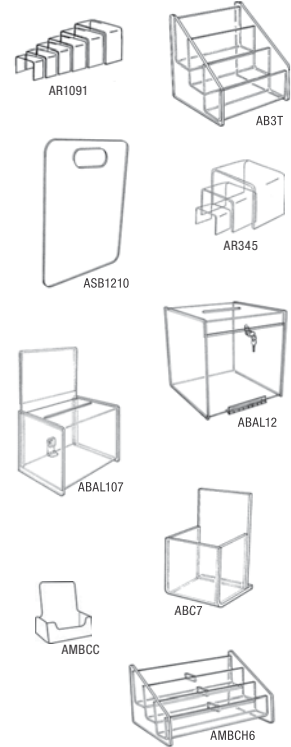

## COUNTER TOP

| Item #  | Description                            | Qty     | Weight | 1-11    | 12+     |
|---------|--|---------|--------|---------|---------|
| AB3T    | 3-Tier Displayer 15"W x 6.5"H x 8.25"D | ea      | 1.5    | \$28.90 | \$26.01 |
| AR1091  | Riser Set 4-7" 1/4" Thick              | 6 piece | 2.5    | \$25.65 | \$23.09 |
| AR345   | Riser Set 3-5" 1/8" Thick              | 3 piece | 0.8    | \$8.95  | \$8.06  |
| ASB1210 | Folding Board 10" x 12"                | ea      | 0.8    | \$6.50  | \$5.85  |
| ANOV1   | Acrylic Cleaner                        | ea      | 0.8    | \$5.94  | \$5.35  |
| ABAL07  | Economy Ballot Box w/Sign & Lock       | ea      | 1.0    | \$22.25 | \$20.03 |
| ABAL12  | Ballot Box 12" x 12" x 12" w/Lock      | ea      | 5.0    | \$58.50 | \$52.65 |
| ABAL4W  | Ballot Box 11" x 7" w/Sign & Lock      | ea      | 5.0    | \$52.25 | \$47.03 |
| ABC5    | Horizontal Business Card Holder        | ea      | 0.3    | \$5.30  | \$4.77  |
| ABC7    | Vertical Business Card Holder          | ea      | 0.3    | \$5.30  | \$4.77  |
| AMBCC   | Economy Business Card Holder           | ea      | 0.2    | \$0.95  | \$0.86  |
| AMBCH6  | 6-Pocket Business Card Holder          | ea      | 0.3    | \$6.95  | \$6.26  |
| ACPHC   | Cell Phone Hand Display                | ea      | 0.3    | \$8.95  | \$8.06  |