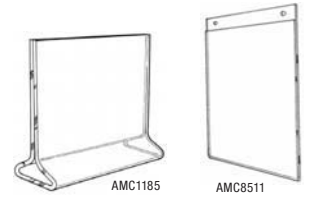

Top Load Sign Holders

Item #	Description	Qty	Weight	1-24	25+
AMC8511	Top Load Sign Holder 8-1/2"W x 11"H	ea	1.0	$7.55	$6.80
AMC1185	Top Load Sign Holder 11"W x 8-1/2"H	ea	1.0	$7.55	$6.80