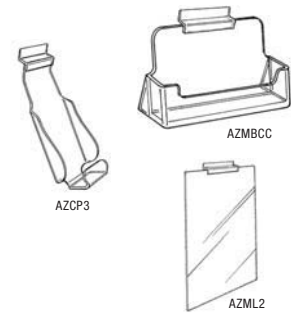

AZ94NG	Gridwall Shelf 9"W x 4"D	ea	0.6	$5.20	$4.68
AZ126NG	Gridwall Shelf 12"W x 6"D	ea	0.8	$7.80	$7.02
AZQ24G	Gridwall J-Rack 24"	ea	1.2	$9.25	$8.33

Item #	Description	Qty	Weight	1-11	12+
AZMBCCG	Gridwall Business Card Holder	ea	0.2	$2.25	$2.03
AZML12G	Gridwall Oval Mirror 9"W x 12"H	ea	0.5	$11.25	$10.13
AZT1G	Gridwall Tray 2"H x 8"W x 4"D	ea	0.7	$13.45	$12.11
AZ1211G	Gridwall T-Shirt Displayer	ea	2.0	$16.85	$15.17
AZT6RG	Bin Tray - 6 @ 2-1/2" Bins	ea	3.3	$15.20	$16.68

PEGBOARD

Item #	Description	Qty	Weight	1-24	25+
AZM5535P	Pegboard Sign Holder 5-1/2"W x 3-1/2"H	ea	0.3	$3.95	$3.56
AZM7055P	Pegboard Sign Holder 7"W x 5-1/2"H	ea	0.5	$4.60	$4.14
AZM8511P	Pegboard Sign Holder 8-1/2"W x 11"H	ea	0.8	$7.90	$7.11
AZT1BP	Pegboard Tray 2"H x 12"W x 4"D	ea	0.8	$15.25	$13.73

SLATWALL

Item #	Description	Qty	Weight	1-11	12+
AZB3T	Slatwall 3-Tier Display 15"W x 6-1/2"H x 8-1/4"D	ea	1.6	$28.90	$26.01
AZMBCC	Slatwall Business Card Holder	ea	0.2	$2.25	$2.03
AZCP3	Slatwall Cell Phone Display	ea	0.2	$8.55	$7.70
AZML2	Slatwall Mirror 11"W x 12"H	ea	0.8	$11.25	$10.13
AZML12	Slatwall Oval Mirror 9"W x 12"H	ea	0.5	$11.25	$10.13

Item #	Description	Qty	Weight	1-24	25+
AZM3522	Slatwall Sign Holder 3-1/2"W x 2-1/4"H	ea	0.2	$2.65	$2.39
AZM3555	Slatwall Sign Holder 3-1/2"W x 5-1/2"H	ea	0.3	$3.45	$3.11
AZM5535	Slatwall Sign Holder 5-1/2"W x 3-1/2"H	ea	0.3	$3.45	$3.11
AZM5570	Slatwall Sign Holder 5-1/2"W x 7"H	ea	0.4	$3.95	$3.56
AZM7055	Slatwall Sign Holder 7"W x 5-1/2"H	ea	0.4	$3.95	$3.56
AZM7011	Slatwall Sign Holder 7"W x 11"H	ea	0.8	$6.70	$6.03
AZM1170	Slatwall Sign Holder 11"W x 7"H	ea	0.8	$6.70	$6.03
AZM8511	Slatwall Sign Holder 8-1/2"W x 11"H	ea	0.8	$7.90	$7.11
AZM1185	Slatwall Sign Holder 11"W x 8-1/2"H	ea	0.8	$7.90	$7.11
AZM1114	Slatwall Sign Holder 11"W x 14"H	ea	1.7	$12.80	$11.52
AZM1411	Slatwall Sign Holder 14"W x 11"H	ea	1.7	$12.80	$11.52
AZM1117	Slatwall Sign Holder 11"W x 17"H	ea	1.8	$16.95	$15.26
AZM1711	Slatwall Sign Holder 17"W x 11"H	ea	1.8	$16.95	$15.26

Item #	Description	Qty	Weight	1-11	12+
AZBH1	Slatwall Brochure Holder 4" x 9"	ea	0.5	$7.85	$7.07
AZBH1E	Slatwall Economy Brochure Holder 4" x 9"	ea	0.3	$2.90	$2.61
AZBH12	Slatwall Double-Wide Brochure Holder 4" x 9"	ea	0.9	$14.40	$12.96
AZBH2	Slatwall Brochure Holder 8-1/2" x 11"	ea	1.4	$12.75	$11.48
AZBH2E	Slatwall Economy Brochure Holder 8-1/2" x 11"	ea	0.8	$5.95	$5.36

Item #	Description	Qty	Weight	1-24	25-99	100+
AZ104E	Slatwall Economy Shelf 10"W x 4"D	ea	0.3	$0.99	$0.89	$0.79

Item #	Description	Qty	Weight	1-24	25+
AZ126E	Slatwall Economy Shelf 12"W x 6"D	ea	0.4	$1.90	$1.71
AZ8EL	Slatwall Economy Shelf w/Lip 8"W x 3-1/2"D	ea	0.3	$1.95	$1.76
AZ10EL	Slatwall Economy Shelf w/Lip 10"W x 3-1/2"D	ea	0.3	$2.15	$1.94
AZ12EL	Slatwall Economy Shelf w/Lip 12"W x 5-1/2"D	ea	0.4	$2.85	$2.57
AZ94N	Slatwall Shelf 9"W x 4"D	ea	0.6	$5.20	$4.68
AZ128N	Slatwall Shelf 12"W x 8"D	ea	1.0	$8.60	$7.74
AZ248N	Slatwall Shelf 24"W x 8"D	ea	1.9	$15.65	$14.09